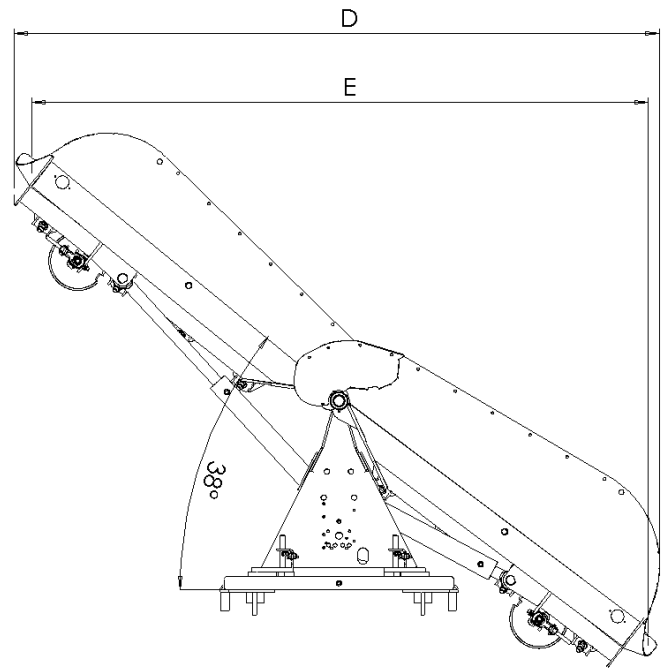

ARTICULATED SNOW PLOUGH

Blade angle

Straight Aggressive

| Model | | NAH275 | NAH320 | NAH350 | NAH400 |
|--|---|--------|--------|--------|--------|
| Width (cm) | A | 287 | 327 | 368 | 417 |
| Max. working width (cm) | B | 275 | 322 | 357 | 407 |
| Length (cm) | C | 142 | 146 | 146 | 155 |
| Min. width(cm) | D | 227 | 264 | 294 | 335 |
| Min. working width (cm) | E | 214 | 255 | 283 | 322 |
| Width when wings back (cm) | F | 219 | 256 | 291 | 338 |
| Length when wings back (cm) | G | 127 | 135 | 161 | 157 |
| Height (cm) | | 122 | 124 | 122 | 118 |
| Weight (kg) (varies by optional equipment) | | 760 | 820 | 860 | 1200 |

ARTICULATED SNOW PLOUGH WITH EXTENSION WINGS

| Model | | NAH275 | NAH320 | NAH350 | NAH400 |
|---|---|--------|--------|--------|--------|
| Width with extension wings (cm) | A | 301 | 342 | 422 | 472 |
| Width with one extension wing (cm) | B | 294 | 334 | 395 | 445 |
| Min. width with extension wings (cm) | C | 253 | 289 | 348 | 385 |
| Min. width with one extension wing (cm) | D | 249 | 285 | 329 | 367 |
| Width when wings back with throwing wings (cm) | E | 264 | 300 | 357 | 402 |
| Width when wings back with one extension wings (cm) | F | 244 | 282 | 326 | 370 |