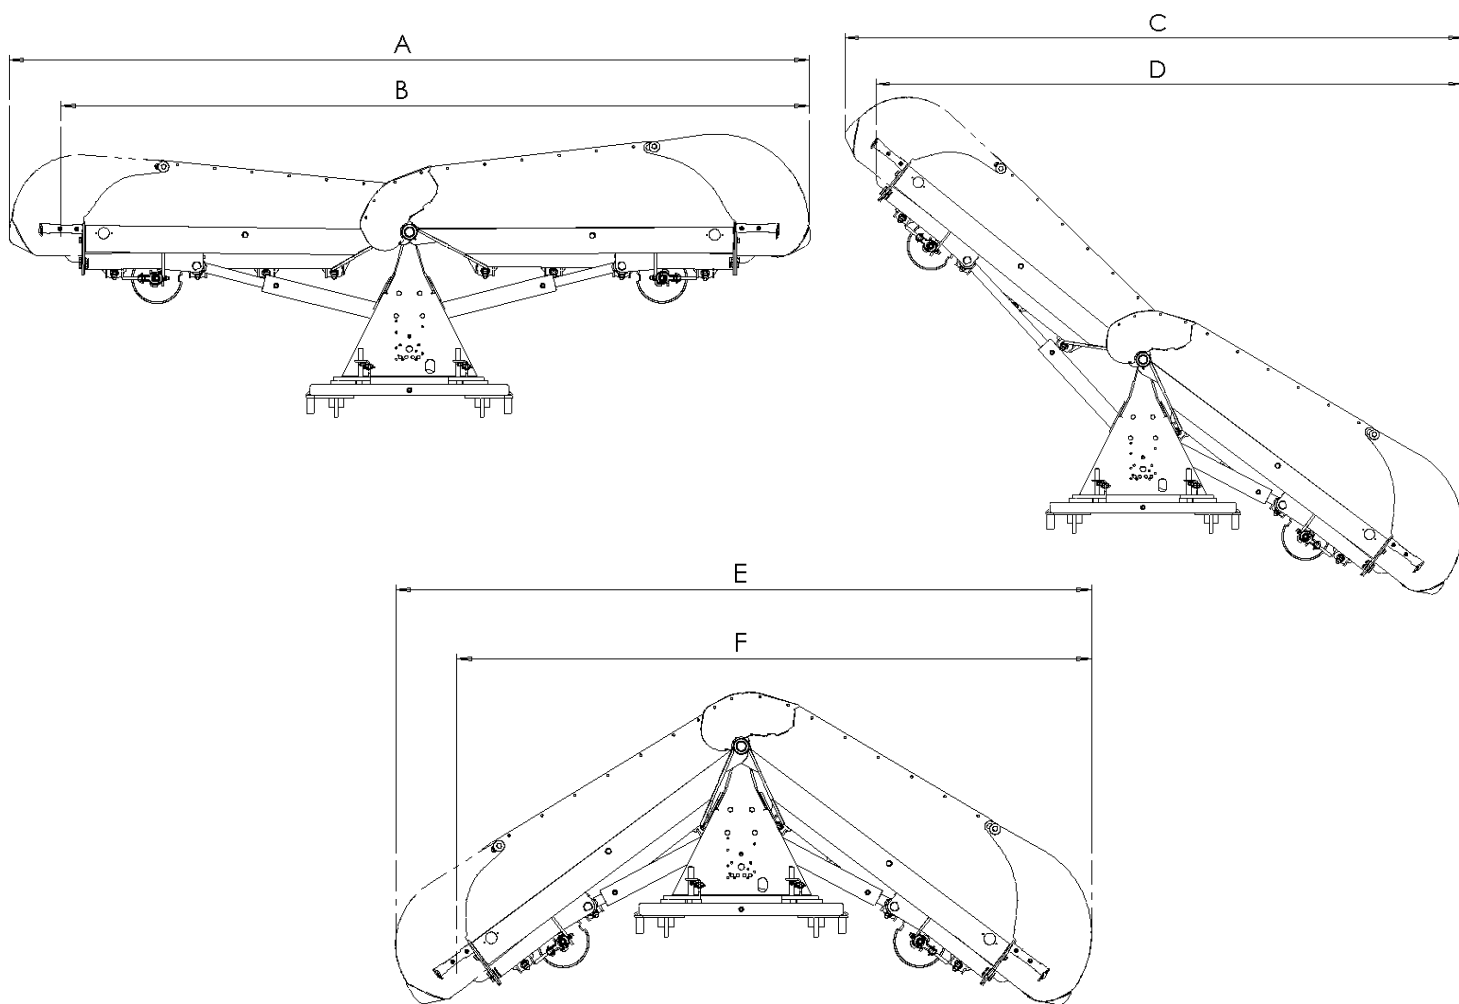

ARTICULATED SNOW PLOUGH

Blade angle

Straight Aggressive

| Model | | NAH275 | NAH320 | NAH350 | NAH400 |
|--|---|--------|--------|--------|--------|
| Width (cm) | A | 287 | 327 | 368 | 417 |
| Max. working width (cm) | B | 275 | 322 | 357 | 407 |
| Length (cm) | C | 142 | 146 | 146 | 155 |
| Min. width(cm) | D | 227 | 264 | 294 | 335 |
| Min. working width (cm) | E | 214 | 255 | 283 | 322 |
| Width when wings back (cm) | F | 219 | 256 | 291 | 338 |
| Length when wings back (cm) | G | 127 | 135 | 161 | 157 |
| Height (cm) | | 122 | 124 | 122 | 118 |
| Weight (kg) (varies by optional equipment) | | 760 | 820 | 860 | 1200 |

ARTICULATED SNOW PLOUGH WITH EXTENSION WINGS

| Model | | NAH275 | NAH320 | NAH350 | NAH400 |
|---|---|--------|--------|--------|--------|
| Width with extension wings (cm) | A | 301 | 342 | 422 | 472 |
| Width with one extension wing (cm) | B | 294 | 334 | 395 | 445 |
| Min. width with extension wings (cm) | C | 253 | 289 | 348 | 385 |
| Min. width with one extension wing (cm) | D | 249 | 285 | 329 | 367 |
| Width when wings back with throwing wings (cm) | E | 264 | 300 | 357 | 402 |
| Width when wings back with one extension wings (cm) | F | 244 | 282 | 326 | 370 |