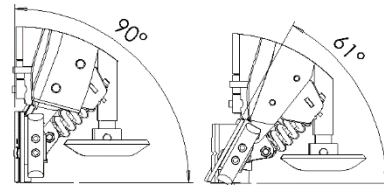

ARTICULATED SNOW PLOUGH

Blade angle

Straight Aggressive

| Model | | NAH275 | NAH320 | NAH350 | NAH400 |
|--|---|--------|--------|--------|--------|
| Width (cm) | A | 287 | 327 | 368 | 417 |
| Max. working width (cm) | B | 275 | 322 | 357 | 407 |
| Length (cm) | C | 142 | 146 | 146 | 155 |
| Min. width(cm) | D | 227 | 264 | 294 | 335 |
| Min. working width (cm) | E | 214 | 255 | 283 | 322 |
| Width when wings back (cm) | F | 219 | 256 | 291 | 338 |
| Length when wings back (cm) | G | 127 | 135 | 161 | 157 |
| Height (cm) | | 122 | 124 | 122 | 118 |
| Weight (kg) (varies by optional equipment) | | 760 | 820 | 860 | 1200 |

ARTICULATED SNOW PLOUGH WITH EXTENSION WINGS

| Model | | NAH275 | NAH320 | NAH350 | NAH400 |
|---|---|--------|--------|--------|--------|
| Width with extension wings (cm) | A | 301 | 342 | 422 | 472 |
| Width with one extension wing (cm) | B | 294 | 334 | 395 | 445 |
| Min. width with extension wings (cm) | C | 253 | 289 | 348 | 385 |
| Min. width with one extension wing (cm) | D | 249 | 285 | 329 | 367 |
| Width when wings back with throwing wings (cm) | E | 264 | 300 | 357 | 402 |
| Width when wings back with one extension wings (cm) | F | 244 | 282 | 326 | 370 |