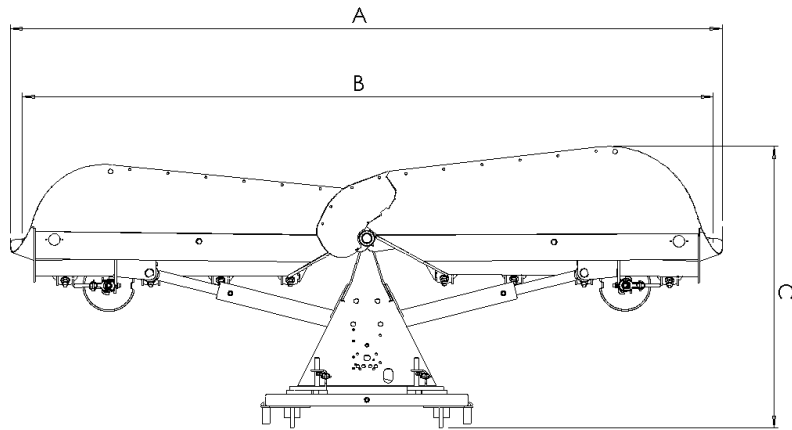

ARTICULATED SNOW PLOUGH

Blade angle

Straight Aggressive

| Model | | NAH275 | NAH320 | NAH350 | NAH400 |
|--|---|--------|--------|--------|--------|
| Width (cm) | A | 287 | 327 | 368 | 417 |
| Max. working width (cm) | B | 275 | 322 | 357 | 407 |
| Length (cm) | C | 142 | 146 | 146 | 155 |
| Min. width(cm) | D | 227 | 264 | 294 | 335 |
| Min. working width (cm) | E | 214 | 255 | 283 | 322 |
| Width when wings back (cm) | F | 219 | 256 | 291 | 338 |
| Length when wings back (cm) | G | 127 | 135 | 161 | 157 |
| Height (cm) | | 122 | 124 | 122 | 118 |
| Weight (kg) (varies by optional equipment) | | 760 | 820 | 860 | 1200 |

ARTICULATED SNOW PLOUGH WITH EXTENSION WINGS

| Model | | NAH275 | NAH320 | NAH350 | NAH400 |
|---|---|--------|--------|--------|--------|
| Width with extension wings (cm) | A | 301 | 342 | 422 | 472 |
| Width with one extension wing (cm) | B | 294 | 334 | 395 | 445 |
| Min. width with extension wings (cm) | C | 253 | 289 | 348 | 385 |
| Min. width with one extension wing (cm) | D | 249 | 285 | 329 | 367 |
| Width when wings back with throwing wings (cm) | E | 264 | 300 | 357 | 402 |
| Width when wings back with one extension wings (cm) | F | 244 | 282 | 326 | 370 |