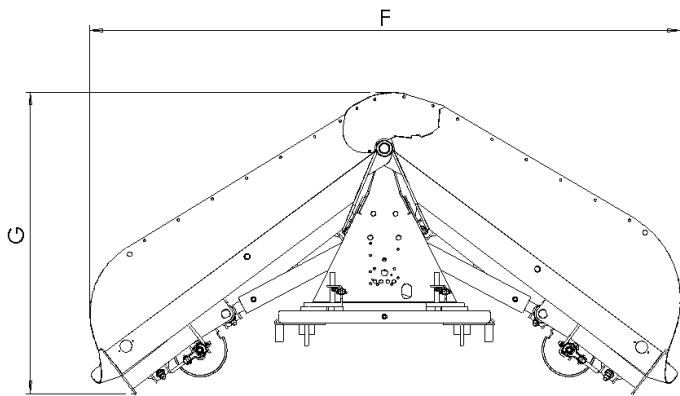

ARTICULATED SNOW PLOUGH

Blade angle

Straight Aggressive

| Model | | NAH275 | NAH320 | NAH350 | NAH400 |
|--|---|--------|--------|--------|--------|
| Width (cm) | A | 287 | 327 | 368 | 417 |
| Max. working width (cm) | B | 275 | 322 | 357 | 407 |
| Length (cm) | C | 142 | 146 | 146 | 155 |
| Min. width(cm) | D | 227 | 264 | 294 | 335 |
| Min. working width (cm) | E | 214 | 255 | 283 | 322 |
| Width when wings back (cm) | F | 219 | 256 | 291 | 338 |
| Length when wings back (cm) | G | 127 | 135 | 161 | 157 |
| Height (cm) | | 122 | 124 | 122 | 118 |
| Weight (kg) (varies by optional equipment) | | 760 | 820 | 860 | 1200 |

ARTICULATED SNOW PLOUGH WITH EXTENSION WINGS

| Model | | NAH275 | NAH320 | NAH350 | NAH400 |
|---|---|--------|--------|--------|--------|
| Width with extension wings (cm) | A | 301 | 342 | 422 | 472 |
| Width with one extension wing (cm) | B | 294 | 334 | 395 | 445 |
| Min. width with extension wings (cm) | C | 253 | 289 | 348 | 385 |
| Min. width with one extension wing (cm) | D | 249 | 285 | 329 | 367 |
| Width when wings back with throwing wings (cm) | E | 264 | 300 | 357 | 402 |
| Width when wings back with one extension wings (cm) | F | 244 | 282 | 326 | 370 |