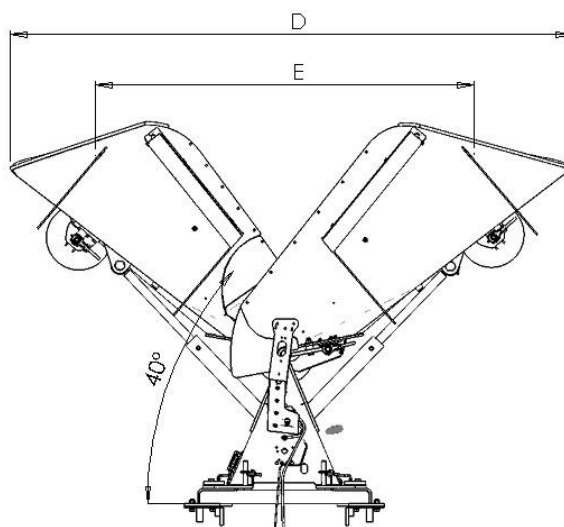

# IVALO ARTICULATED SNOW PLOUGH

Model		ILO350	ILO400
Width (cm)	A	412	479
Max. working width (cm)	B	336	395
Length (cm)	C	169	174
Width when turned forward (cm)	D	344	390
Working width when turned forward (cm)	E	233	282
Width when turned back (cm)	F	316	368
Working width when turned back (cm)	G	294	343
Length when turned back (cm)	H	176	196
Min. wing height (cm)	I	100	100
Max. wing height (cm)	J	163	176
Height (cm)	K	173	184
Weight (kg) (varies by optional equipment)		1300	1415