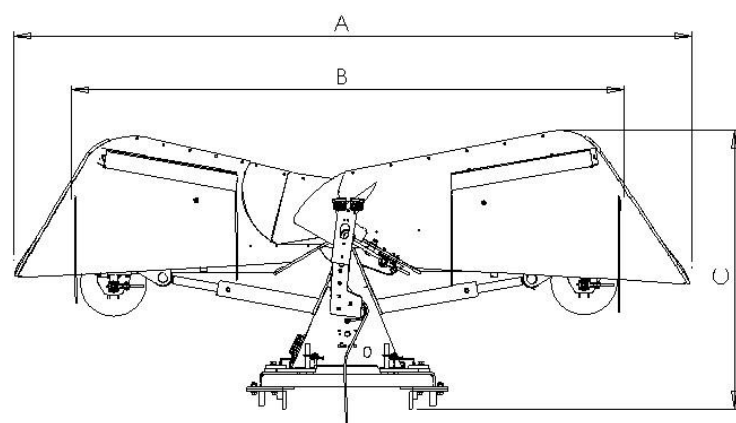

# IVALO ARTICULATED SNOW PLOUGH

Model		ILO350	ILO400
Width (cm)	A	412	479
Max. working width (cm)	B	336	395
Length (cm)	C	169	174
Width when turned forward (cm)	D	344	390
Working width when turned forward (cm)	E	233	282
Width when turned back (cm)	F	316	368
Working width when turned back (cm)	G	294	343
Length when turned back (cm)	H	176	196
Min. wing height (cm)	I	100	100
Max. wing height (cm)	J	163	176
Height (cm)	K	173	184
Weight (kg) (varies by optional equipment)		1300	1415