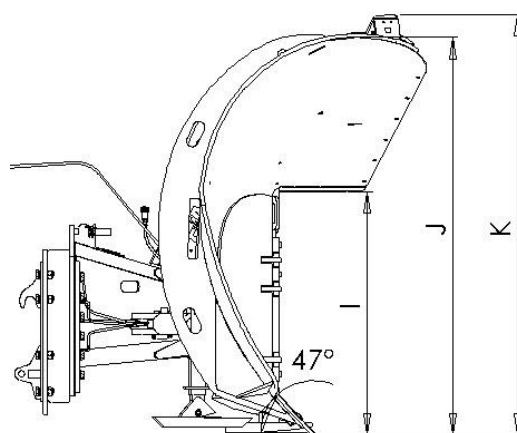

# IVALO ARTICULATED SNOW PLOUGH

Model		ILO350	ILO400
Width (cm)	A	412	479
Max. working width (cm)	B	336	395
Length (cm)	C	169	174
Width when turned forward (cm)	D	344	390
Working width when turned forward (cm)	E	233	282
Width when turned back (cm)	F	316	368
Working width when turned back (cm)	G	294	343
Length when turned back (cm)	H	176	196
Min. wing height (cm)	I	100	100
Max. wing height (cm)	J	163	176
Height (cm)	K	173	184
Weight (kg) (varies by optional equipment)		1300	1415