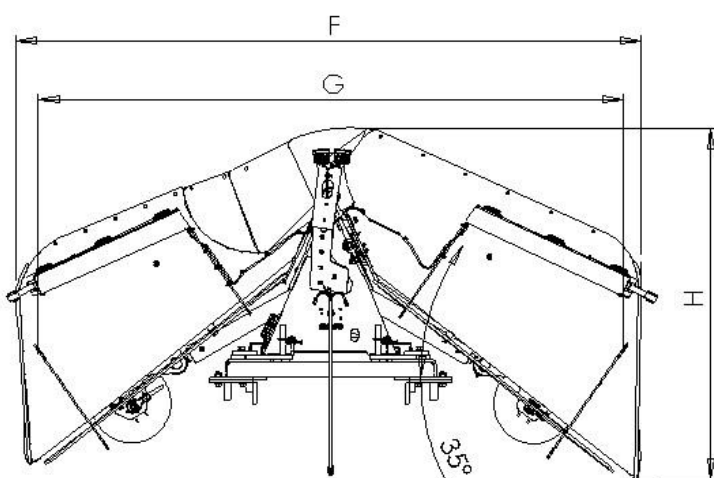

# IVALO ARTICULATED SNOW PLOUGH

Model		ILO350	ILO400
Width (cm)	A	412	479
Max. working width (cm)	B	336	395
Length (cm)	C	169	174
Width when turned forward (cm)	D	344	390
Working width when turned forward (cm)	E	233	282
Width when turned back (cm)	F	316	368
Working width when turned back (cm)	G	294	343
Length when turned back (cm)	H	176	196
Min. wing height (cm)	I	100	100
Max. wing height (cm)	J	163	176
Height (cm)	K	173	184
Weight (kg) (varies by optional equipment)		1300	1415