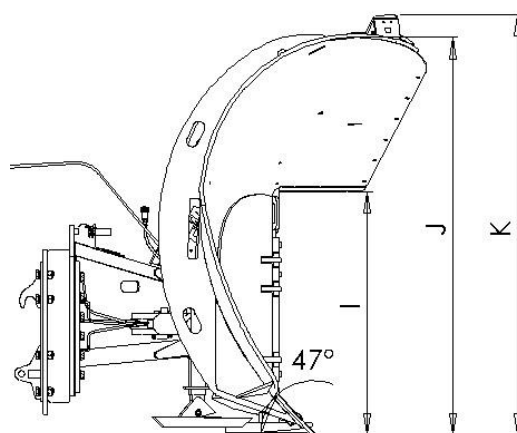

IVALO ARTICULATED SNOW PLOUGH

Model		ILO350	ILO400
Width (cm)	A	412	479
Max. working width (cm)	B	336	395
Length (cm)	C	169	174
Width when turned forward (cm)	D	344	390
Working width when turned forward (cm)	E	233	282
Width when turned back (cm)	F	316	368
Working width when turned back (cm)	G	294	343
Length when turned back (cm)	H	176	196
Min. wing height (cm)	I	100	100
Max. wing height (cm)	J	163	176
Height (cm)	K	173	184
Weight (kg) (varies by optional equipment)		1320	1490