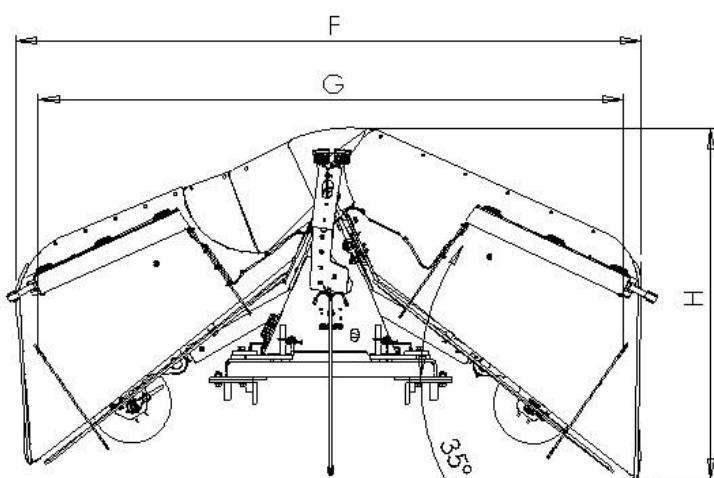

IVALO ARTICULATED SNOW PLOUGH

Model		ILO350	ILO400
Width (cm)	A	412	479
Max. working width (cm)	B	336	395
Length (cm)	C	169	174
Width when turned forward (cm)	D	344	390
Working width when turned forward (cm)	E	233	282
Width when turned back (cm)	F	316	368
Working width when turned back (cm)	G	294	343
Length when turned back (cm)	H	176	196
Min. wing height (cm)	I	100	100
Max. wing height (cm)	J	163	176
Height (cm)	K	173	184
Weight (kg) (varies by optional equipment)		1320	1490