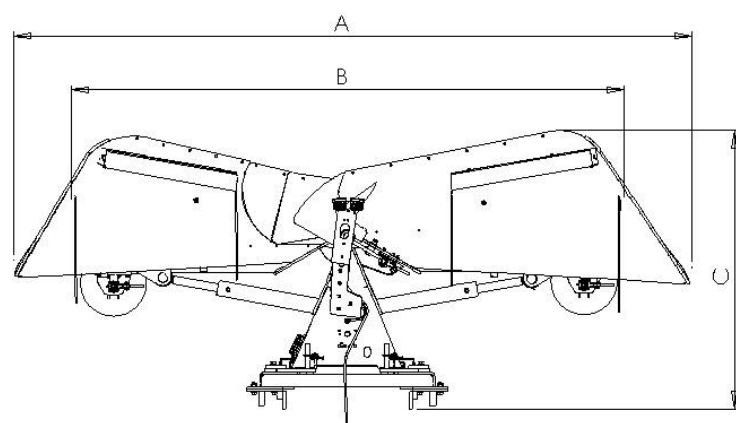

IVALO ARTICULATED SNOW PLOUGH

Model		ILO350	ILO400
Width (cm)	A	412	479
Max. working width (cm)	B	336	395
Length (cm)	C	169	174
Width when turned forward (cm)	D	344	390
Working width when turned forward (cm)	E	233	282
Width when turned back (cm)	F	316	368
Working width when turned back (cm)	G	294	343
Length when turned back (cm)	H	176	196
Min. wing height (cm)	I	100	100
Max. wing height (cm)	J	163	176
Height (cm)	K	173	184
Weight (kg) (varies by optional equipment)		1320	1490