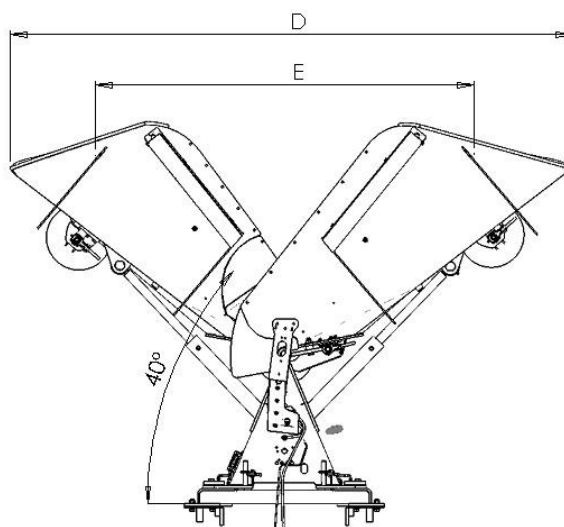

IVALO ARTICULATED SNOW PLOUGH

Model		ILO350	ILO400
Width (cm)	A	412	479
Max. working width (cm)	B	336	395
Length (cm)	C	169	174
Width when turned forward (cm)	D	344	390
Working width when turned forward (cm)	E	233	282
Width when turned back (cm)	F	316	368
Working width when turned back (cm)	G	294	343
Length when turned back (cm)	H	176	196
Min. wing height (cm)	I	100	100
Max. wing height (cm)	J	163	176
Height (cm)	K	173	184
Weight (kg) (varies by optional equipment)		1320	1490