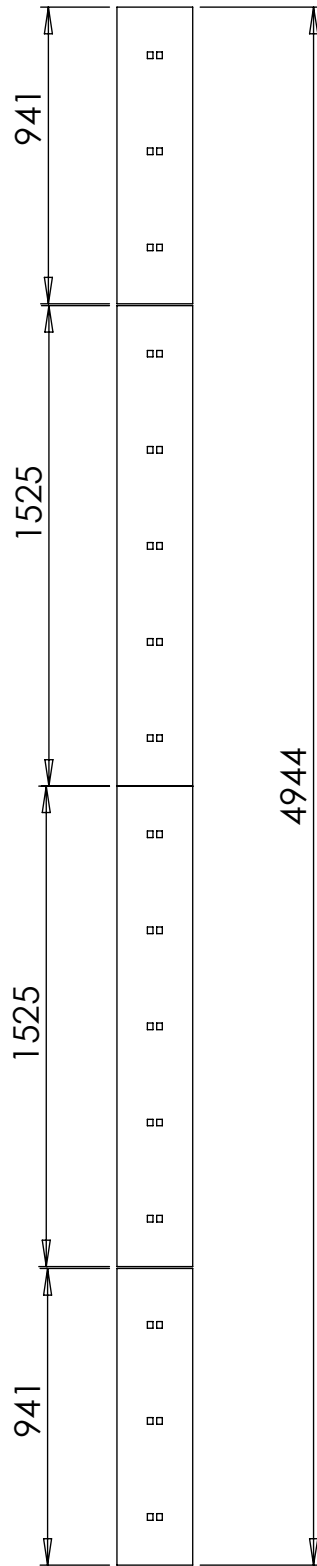

Osa	Nimike	Nimitys	Kuvaus	Standardi	Kpl
1	13043	Kulutusterä	11x240x1525		2
2	13042	Kulutusterä	11x240x1220		2

FMG Oy
Levytie 4
74510 Iisalmi
Tel 020 1984 020

Road blade
Kulutusterä
Kumireikäterät UA 300/490

Piir nro.
RC06683

Rev

Korvaa

Korvattu