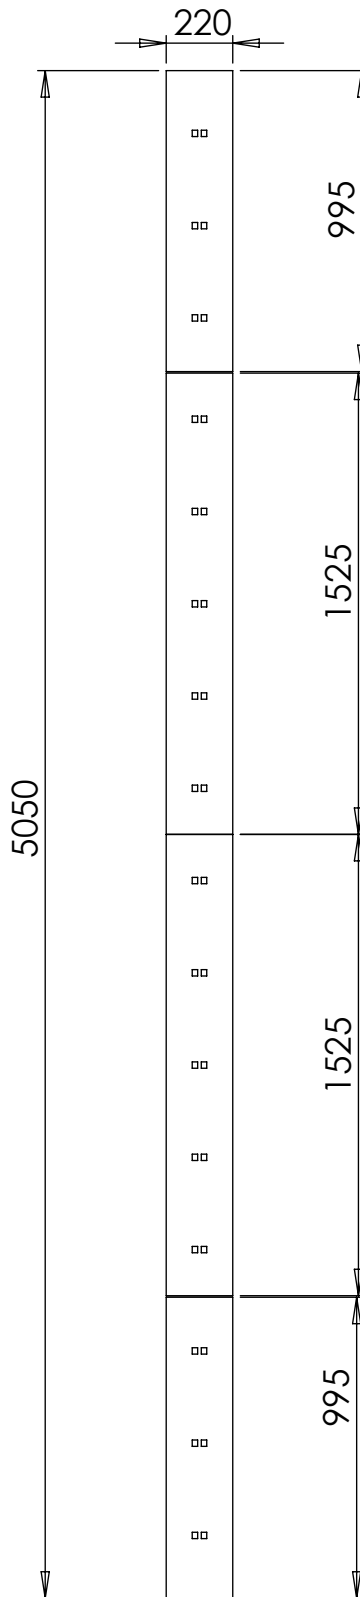

Pos	Item	Nimitys	Description	Qty
1	13116	Kulutusterä	Road blade	4
FMG Oy Levytie 4 74510 Iisalmi Tel 020 1984 020		Road blade Kulutusterät UA300/490		Piir nro. RC10978 Korvaa Korvattu
				Rev