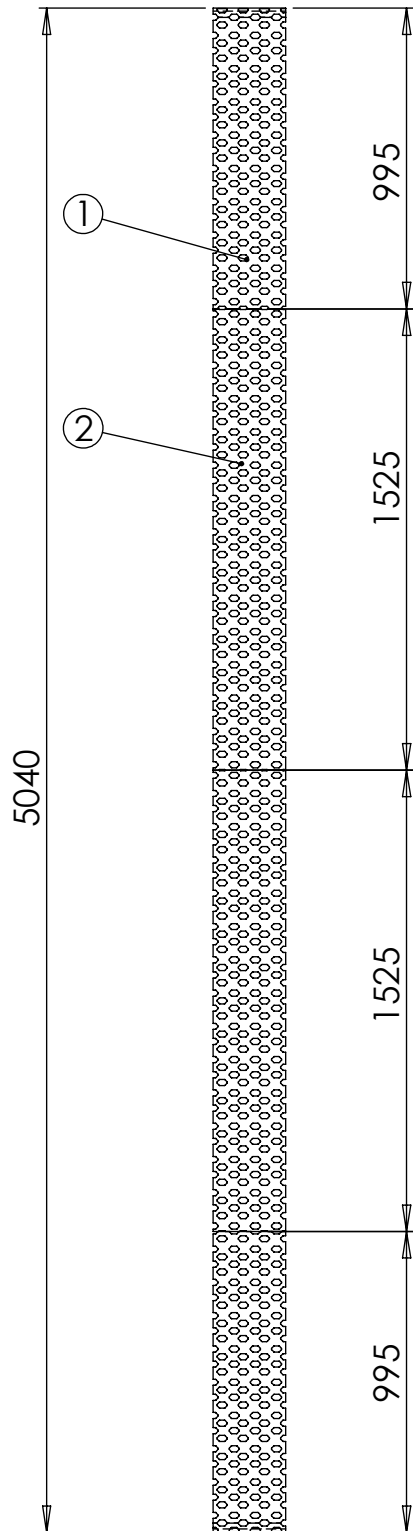

Pos	Item	Nimitys	Description	Qty
1	13076	Kulutusterä	Road blade	2
2	13048	Kulutusterä	Road blade	2

FMG Oy Levytie 4 74510 Iisalmi Tel 020 1984 020	Road blade Kulutusterät UA300/490	Piir nro.	Rev
		RC06254	
		Korvaa	Korvattu