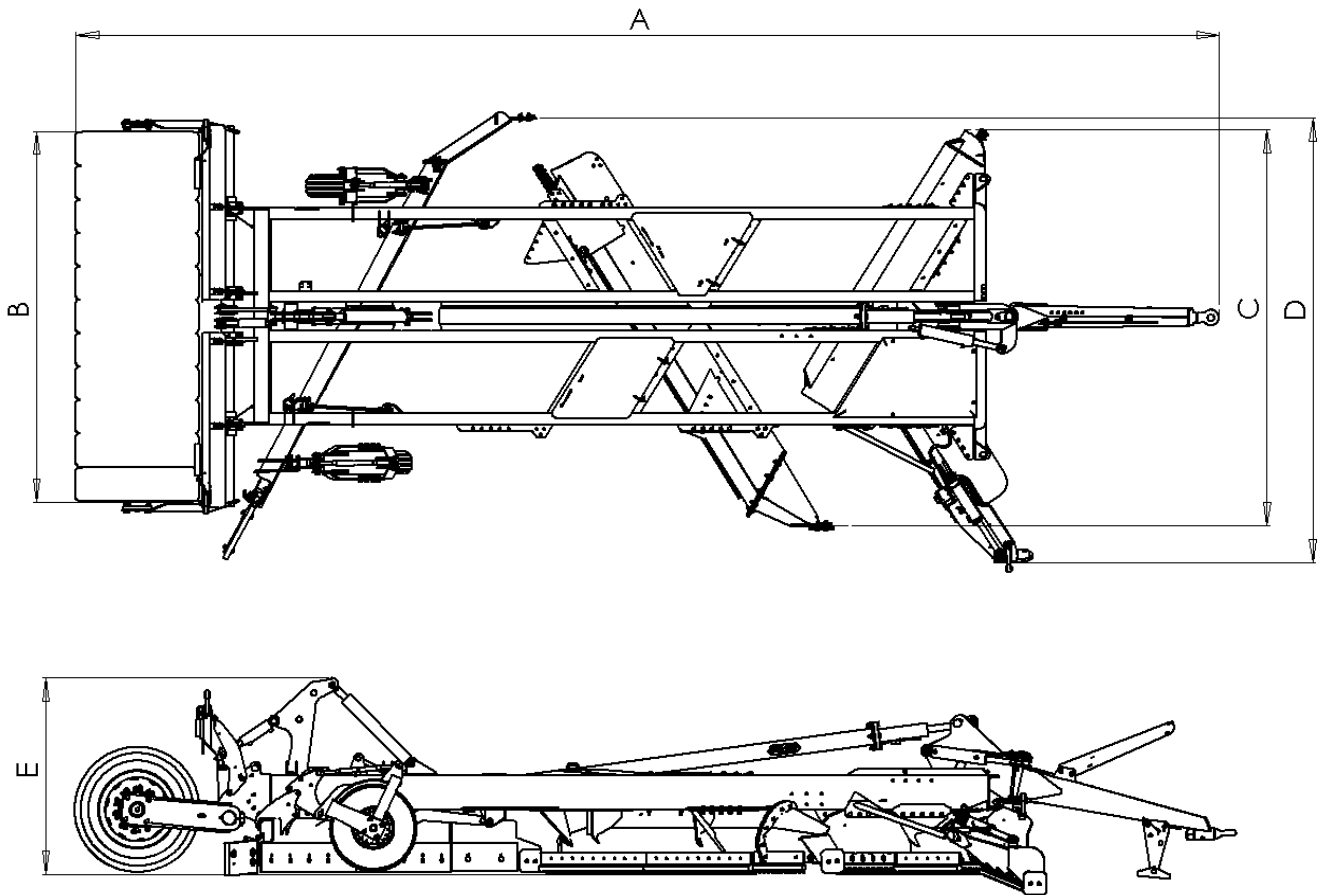

TRACTOR PULLED GRADER

Model		TLN250	TLN370	TLN430	TLN570
Length (cm)	A	670*	855	890	940
wheel packer width(cm)	B	207	264	290	315
Working width (cm)	C	250	275	310	350
Max. Working width (cm)	D	320	310	348	370
Height(cm)	E	150	150	150	150
Weight (kg) (varies by optional equipment)		2700	3750	4420	5800

*TLN250 Length without drawbar steering. Length with drawbar steering 717 cm.