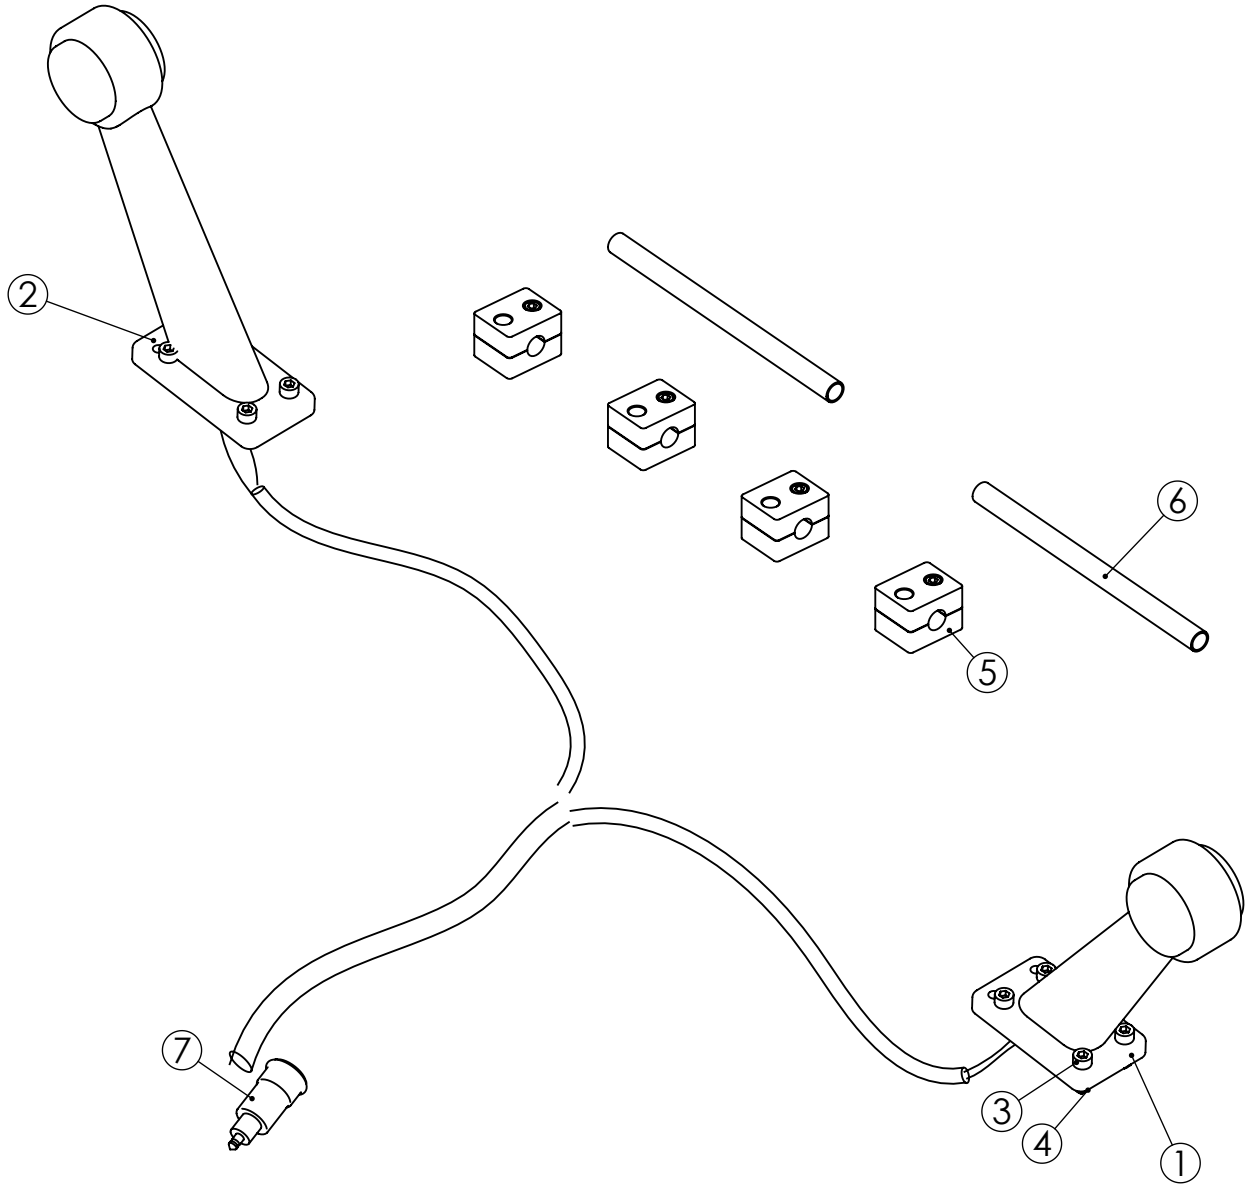

No.	Nimike	Nimitys	Description	Dimension	pcs
1	19038	Valo	Light, left	Led 12/24V WAS vasen	1
2	19037	Valo	Light, right	Led 12/24V WAS oikea	1
3	20028	Kuusiokoloruuvi	Allen screw	M6x20 DIN 912	8
4	10041	Lukitusmutteri	Lock nut	M6 DIN 985	8
5	11554	Putkikiinnitin	Pipe Clamp	A1 12 mm 2-ruuv	4
6	91273	Hydrauliputki	Hydraulic pipe	12x1	2
7	RC14194	Kaapelisarja	Cable set	Äärivalot	1